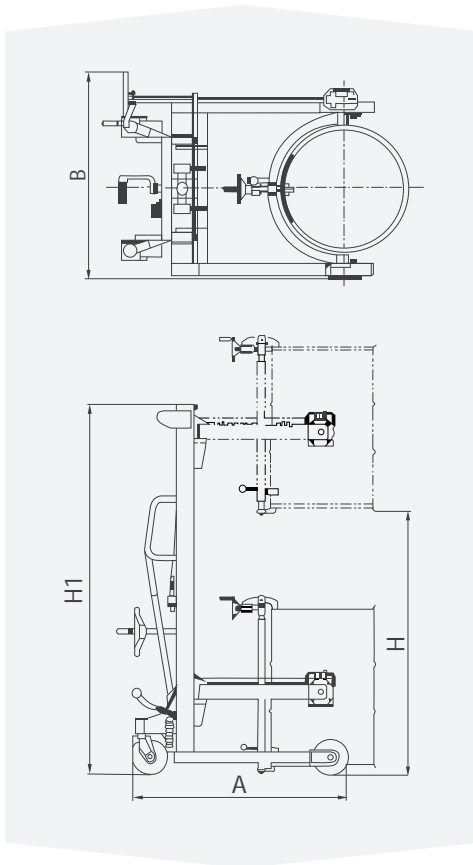

**DLT  
MODEL**

**HAND DRUM  
LIFT**

**CAPACITY  
350 KG**

**LIFTING HEIGHT  
1,425 mm.**

**DLT3514**

 **DRAWINGS FOR  
SPECIFICATIONS**

**ROTATE 180 DEGREE**

**SPECIFICATIONS**

**DLT3514**

Rated Capacity		350	kg
Lifting Height	H	125	mm
Overall Length	A	1190	mm
Overall Width	B	890	mm
Overall Height	H1	2020	mm
Overall Net Weight		155	kg

\*The Specification is subject to change without prior notice.